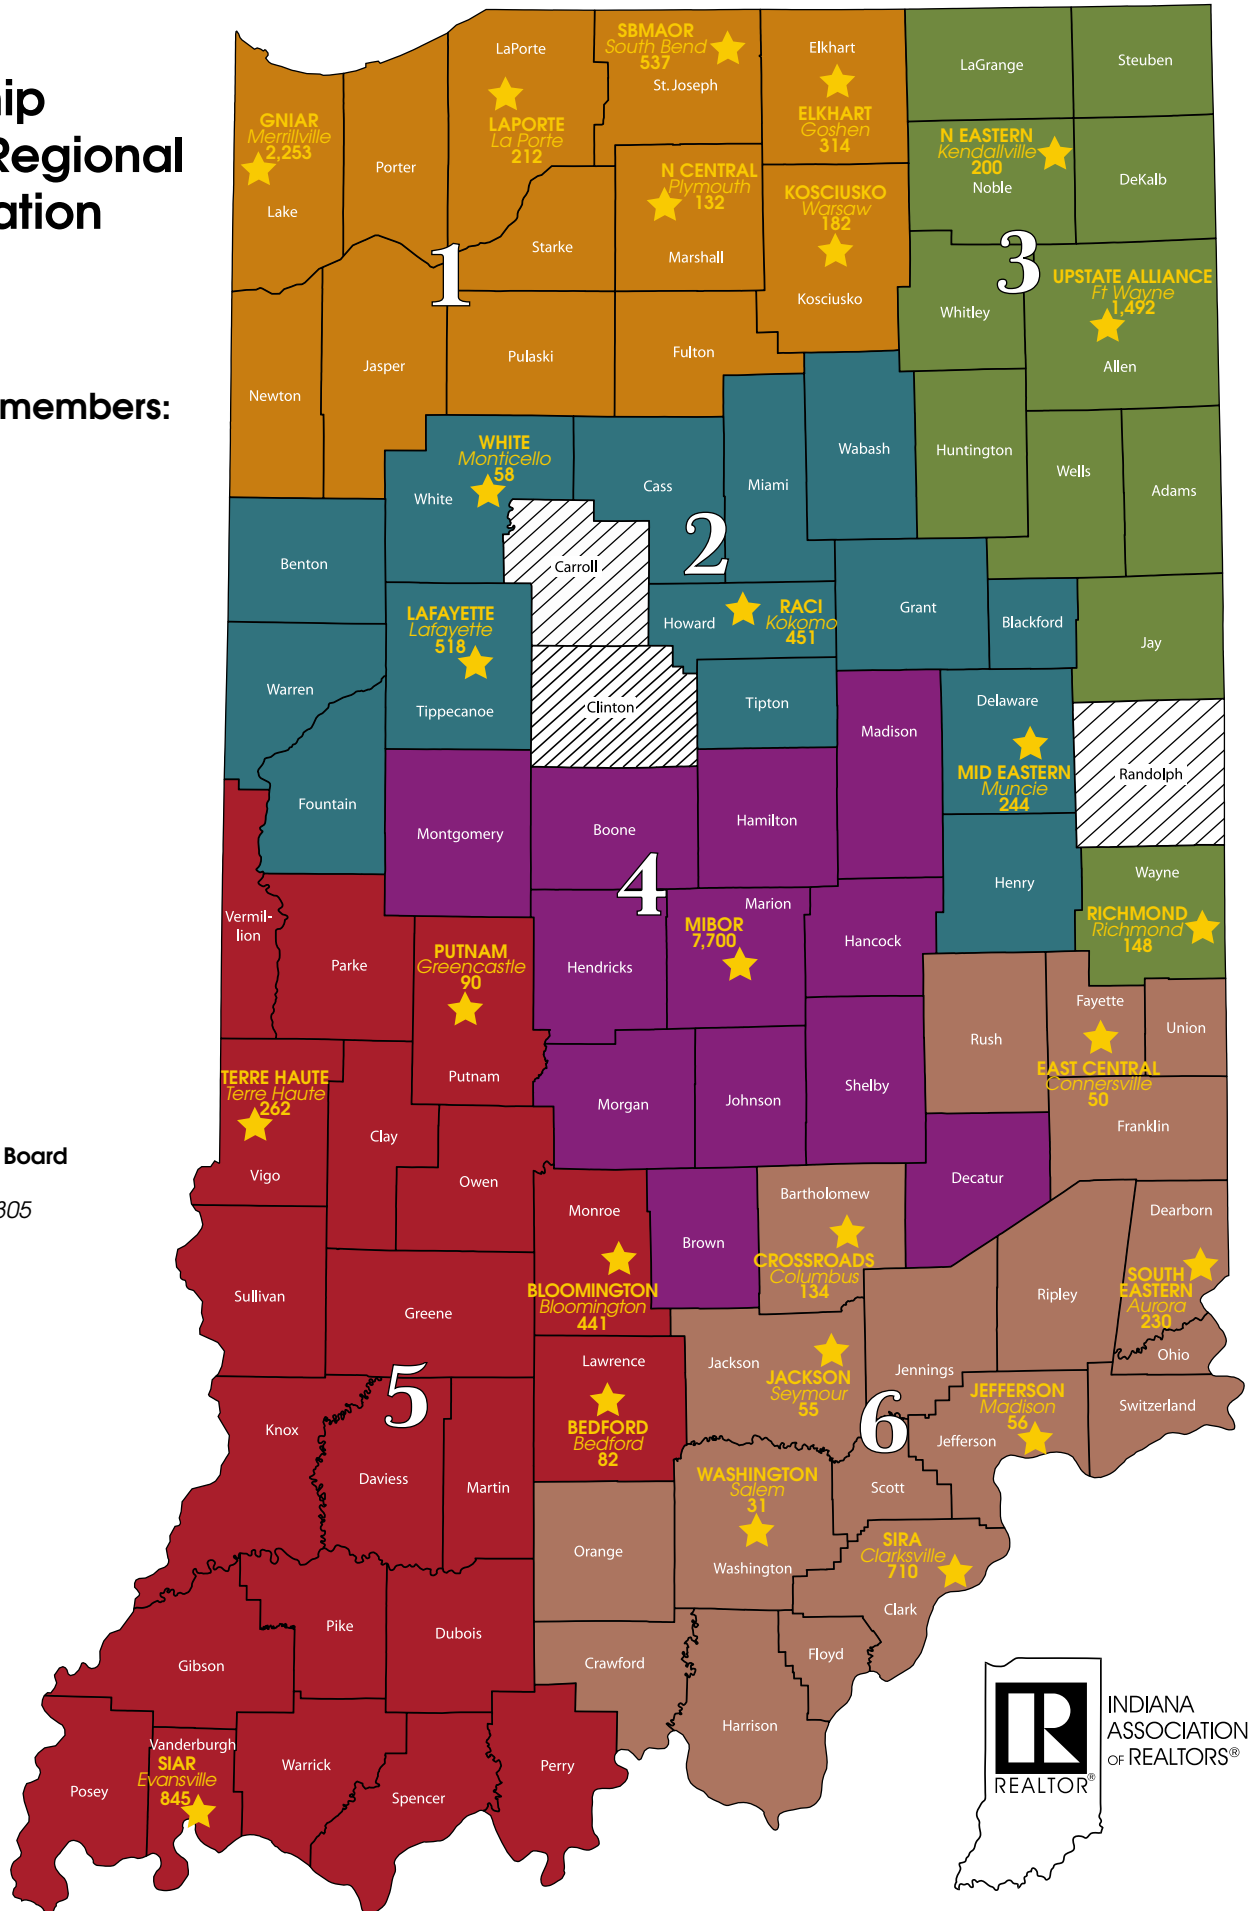

# Official Membership Count for Regional Representation

Total Primary members: 17,732

**1** 3,630

**2** 1,271

**3** 1,840

**4** 7,700

**5** 1,720

**6** 1,266

 Non-Jurisdiction

Indiana Commercial Board of REALTORS®, Inc.  
Membership Count: 305

UPDATED:  
December 1, 2018