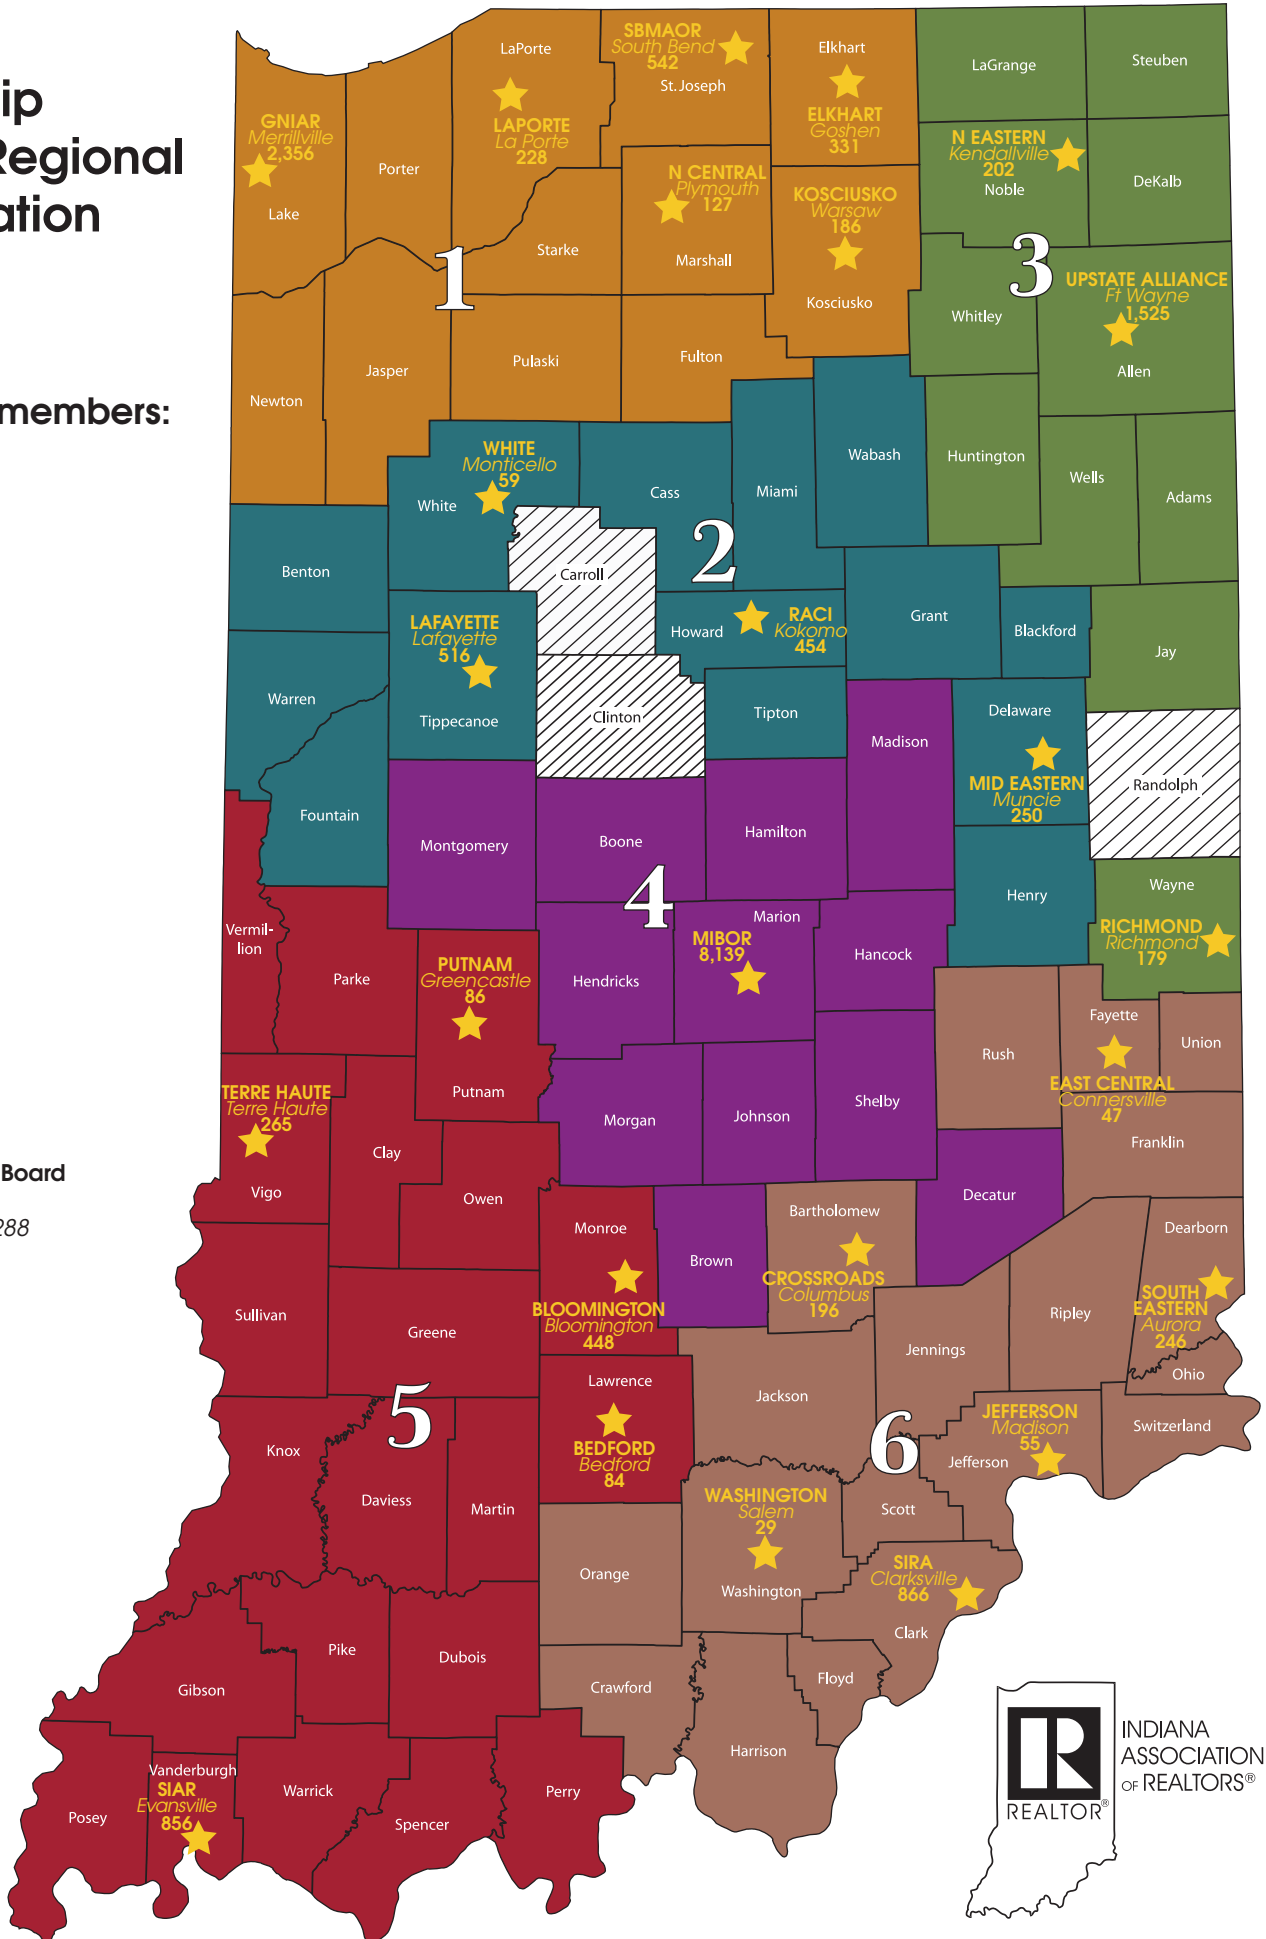

Official Membership Count for Regional Representation

Total Primary members:
18,560

1 3,770

2 1,279

3 1,906

4 8,139

5 1,739

6 1,439

 Non-Jurisdiction

Indiana Commercial Board
of REALTORS®, Inc.
Membership Count: 288

UPDATED:
July 1, 2019