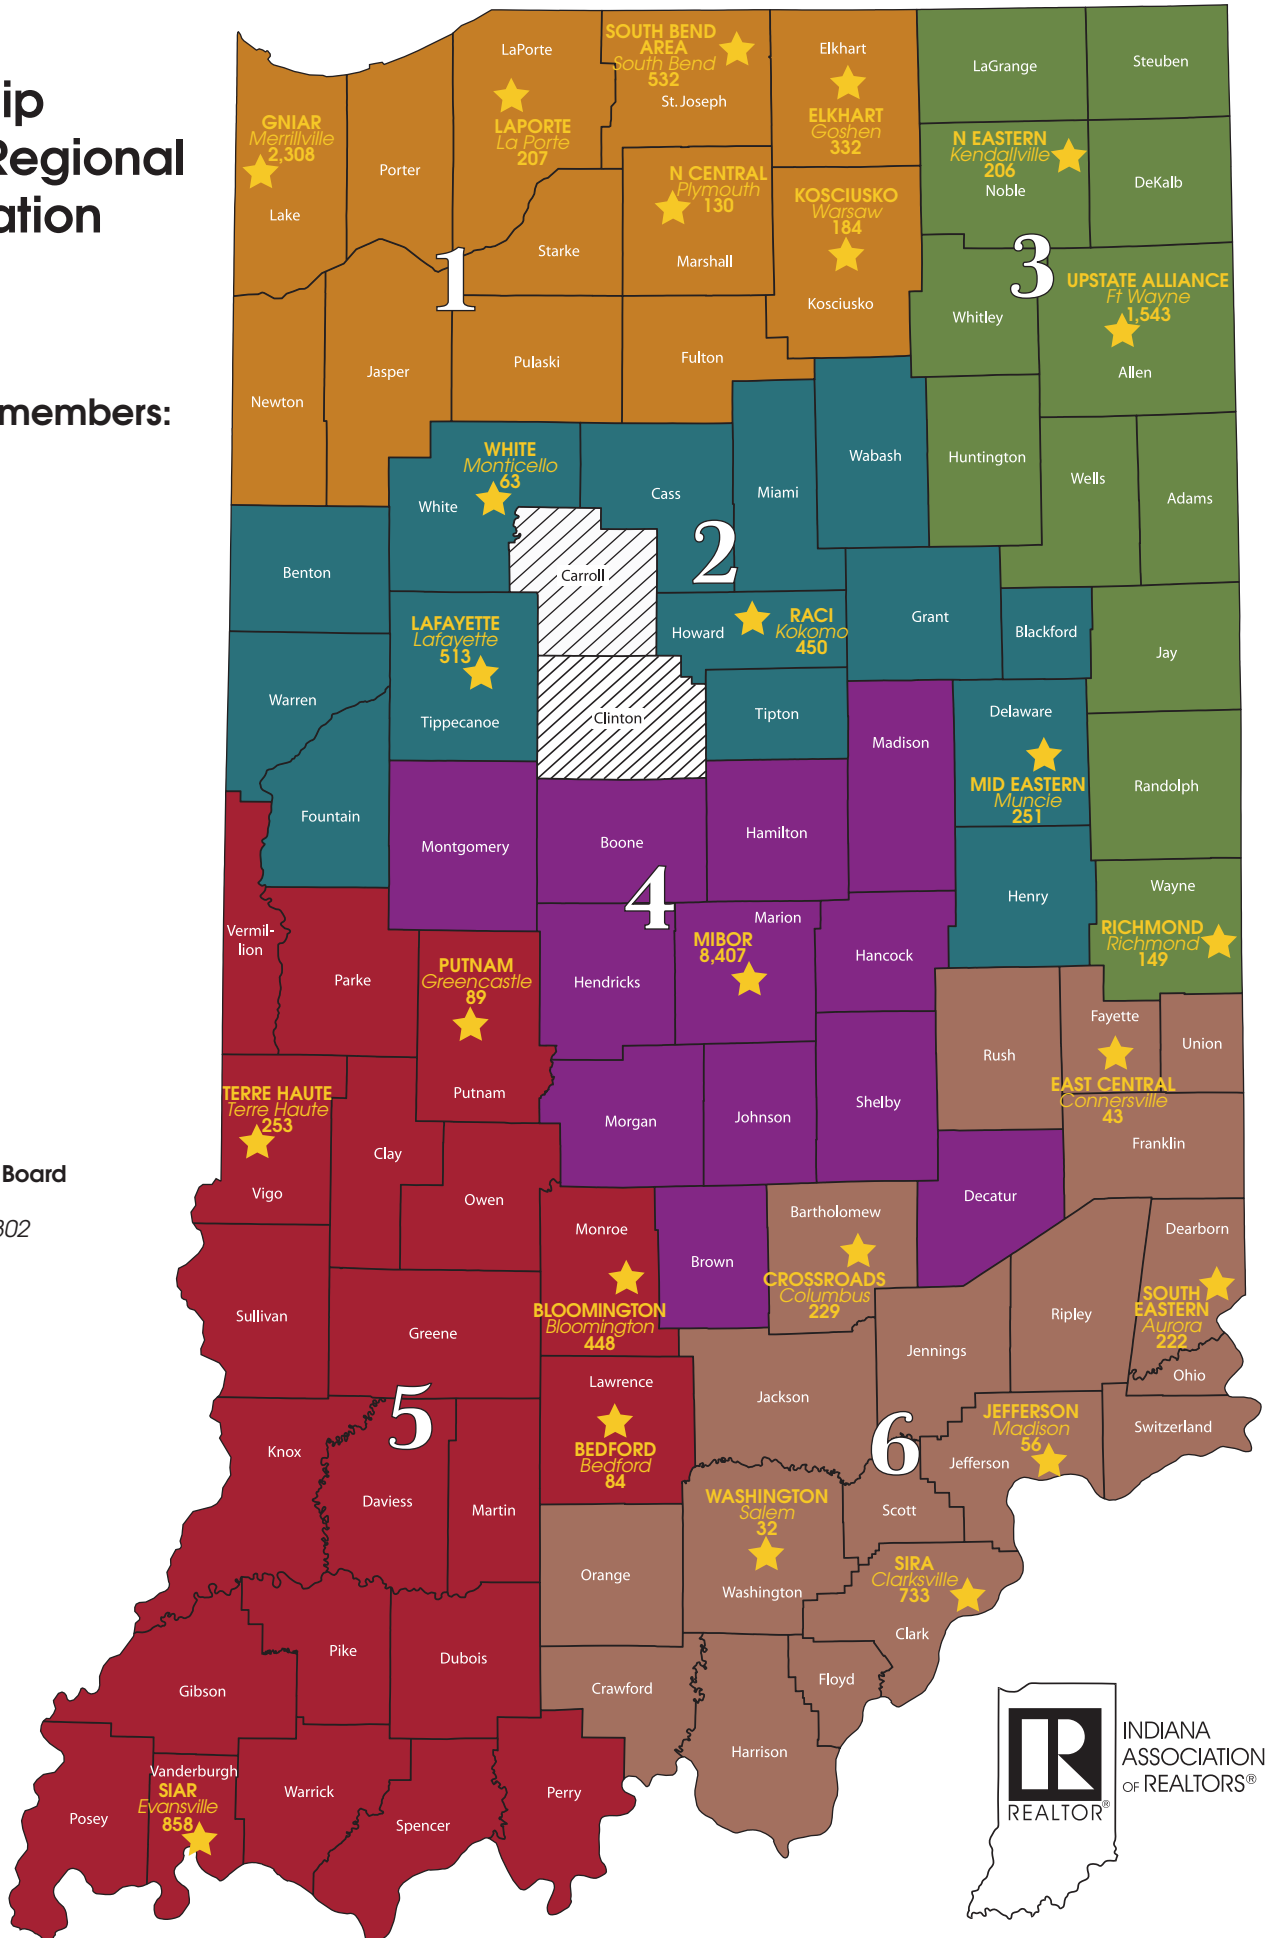

Official Membership Count for Regional Representation

Total Primary members:
18,624

1 3,693

2 1,277

3 1,898

4 8,407

5 1,732

6 1,315

Non-Jurisdiction

Indiana Commercial Board
of REALTORS®, Inc.
Membership Count: 302

UPDATED:
Jan. 1, 2020