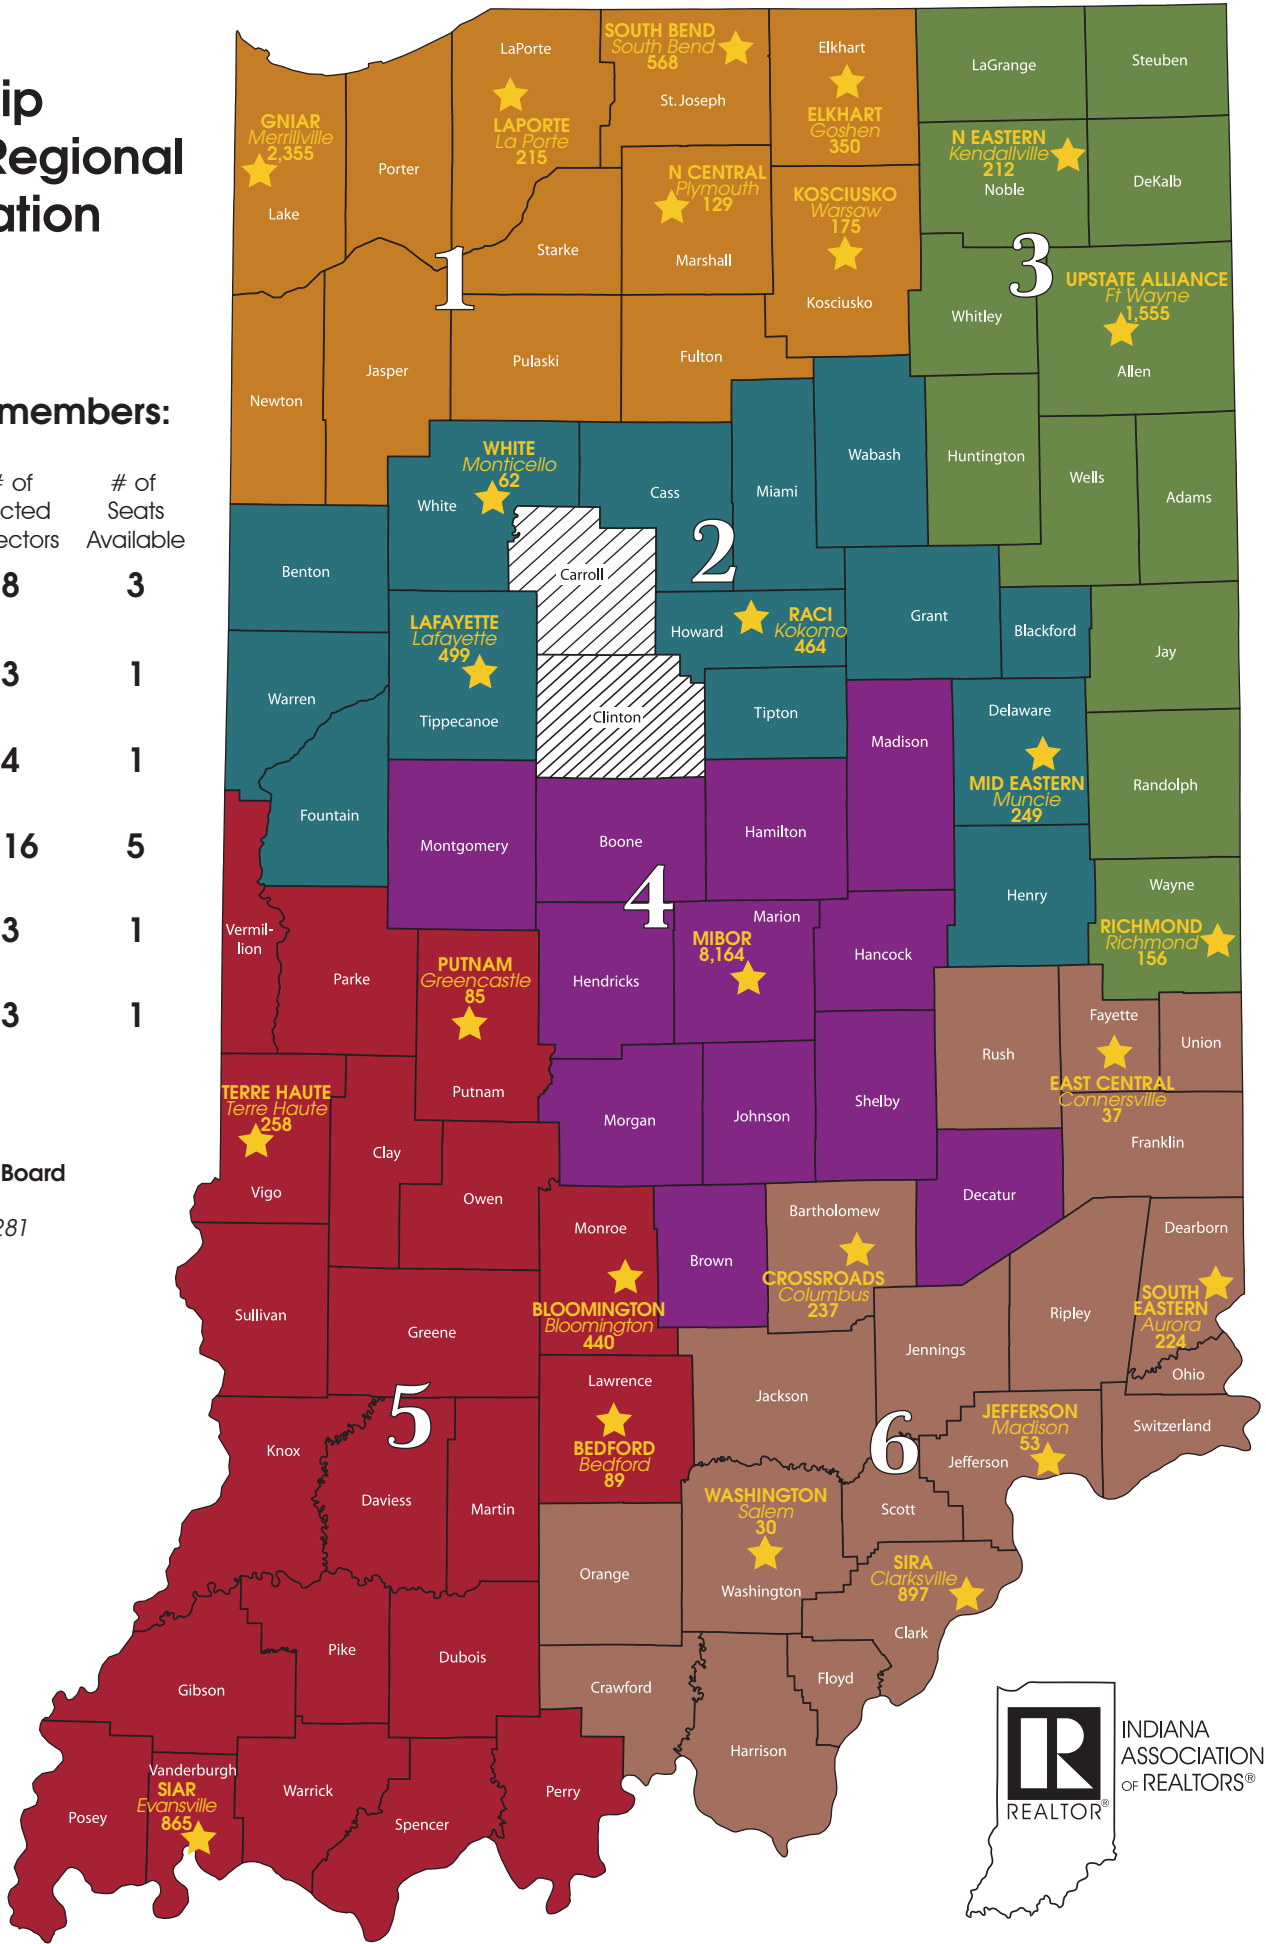

Official Membership Count for Regional Representation

Total Primary members:
18,649

	# of Elected Directors	# of Seats Available
1	3,792	8
2	1,274	3
3	1,923	4
4	8,164	16
5	1,737	3
6	1,478	3

 Non-Jurisdiction

Indiana Commercial Board of REALTORS®, Inc.
Membership Count: 281

UPDATED:
July 1, 2020